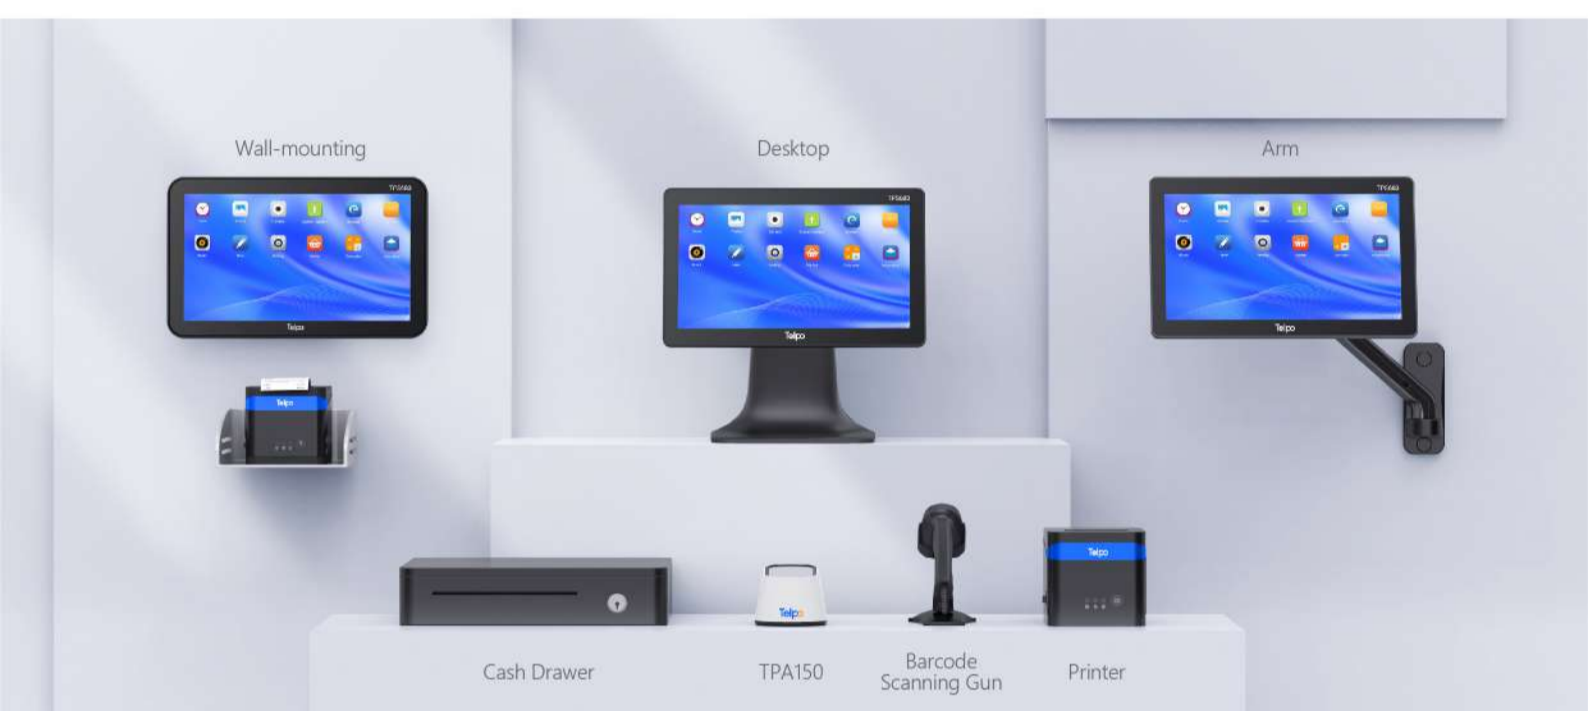

### APPLICATION

- Restaurant
- Kitchen Display
- Convenience Store
- Bar&Club
- Clothes Store
- Bakery
- Pharmacy

## TPS683 POS Register

- Android
- Telpo Cloud
- 15.6-inch
- 2GB DDR+ 8GB eMMC
- Fiscal
- Ethernet
- Rich Interfaces
- VESA Standard