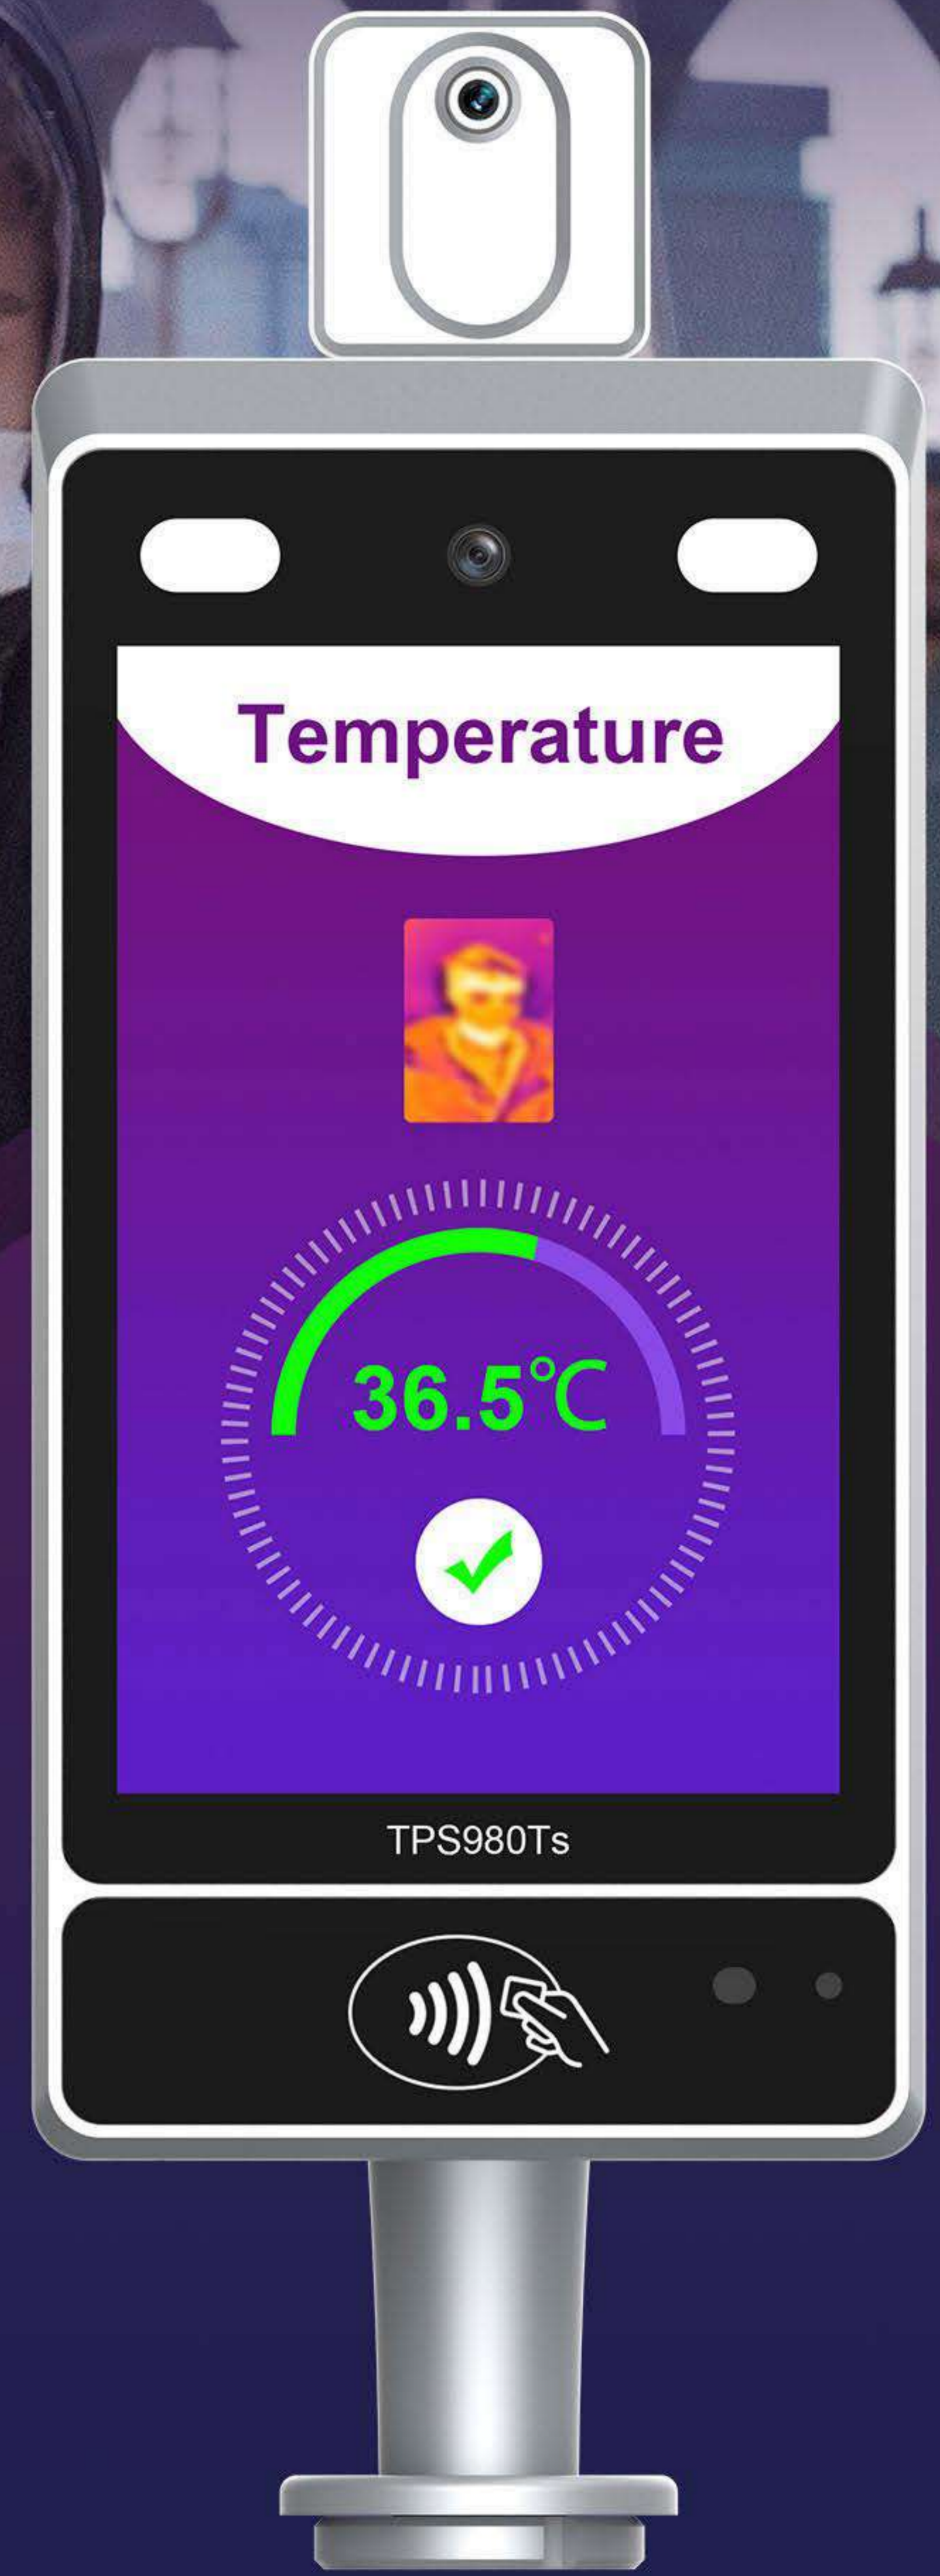

### Touch-free Temperature Measurement

Distance : 50 ~ 70cm  
Accuracy :  $\pm 0.3^{\circ}\text{C}$

### Voice Prompt

Real-time warning of high temperature  
Multilingual broadcast

### Visualized Temperature Measurement

8-inch screen shows personal temperature  
Support Multi-language

### Card Access Control

Contactless card reading  
Automatic entry management

Android

8-inch

LTE

Wi-Fi

Temperature Measurement

NFC