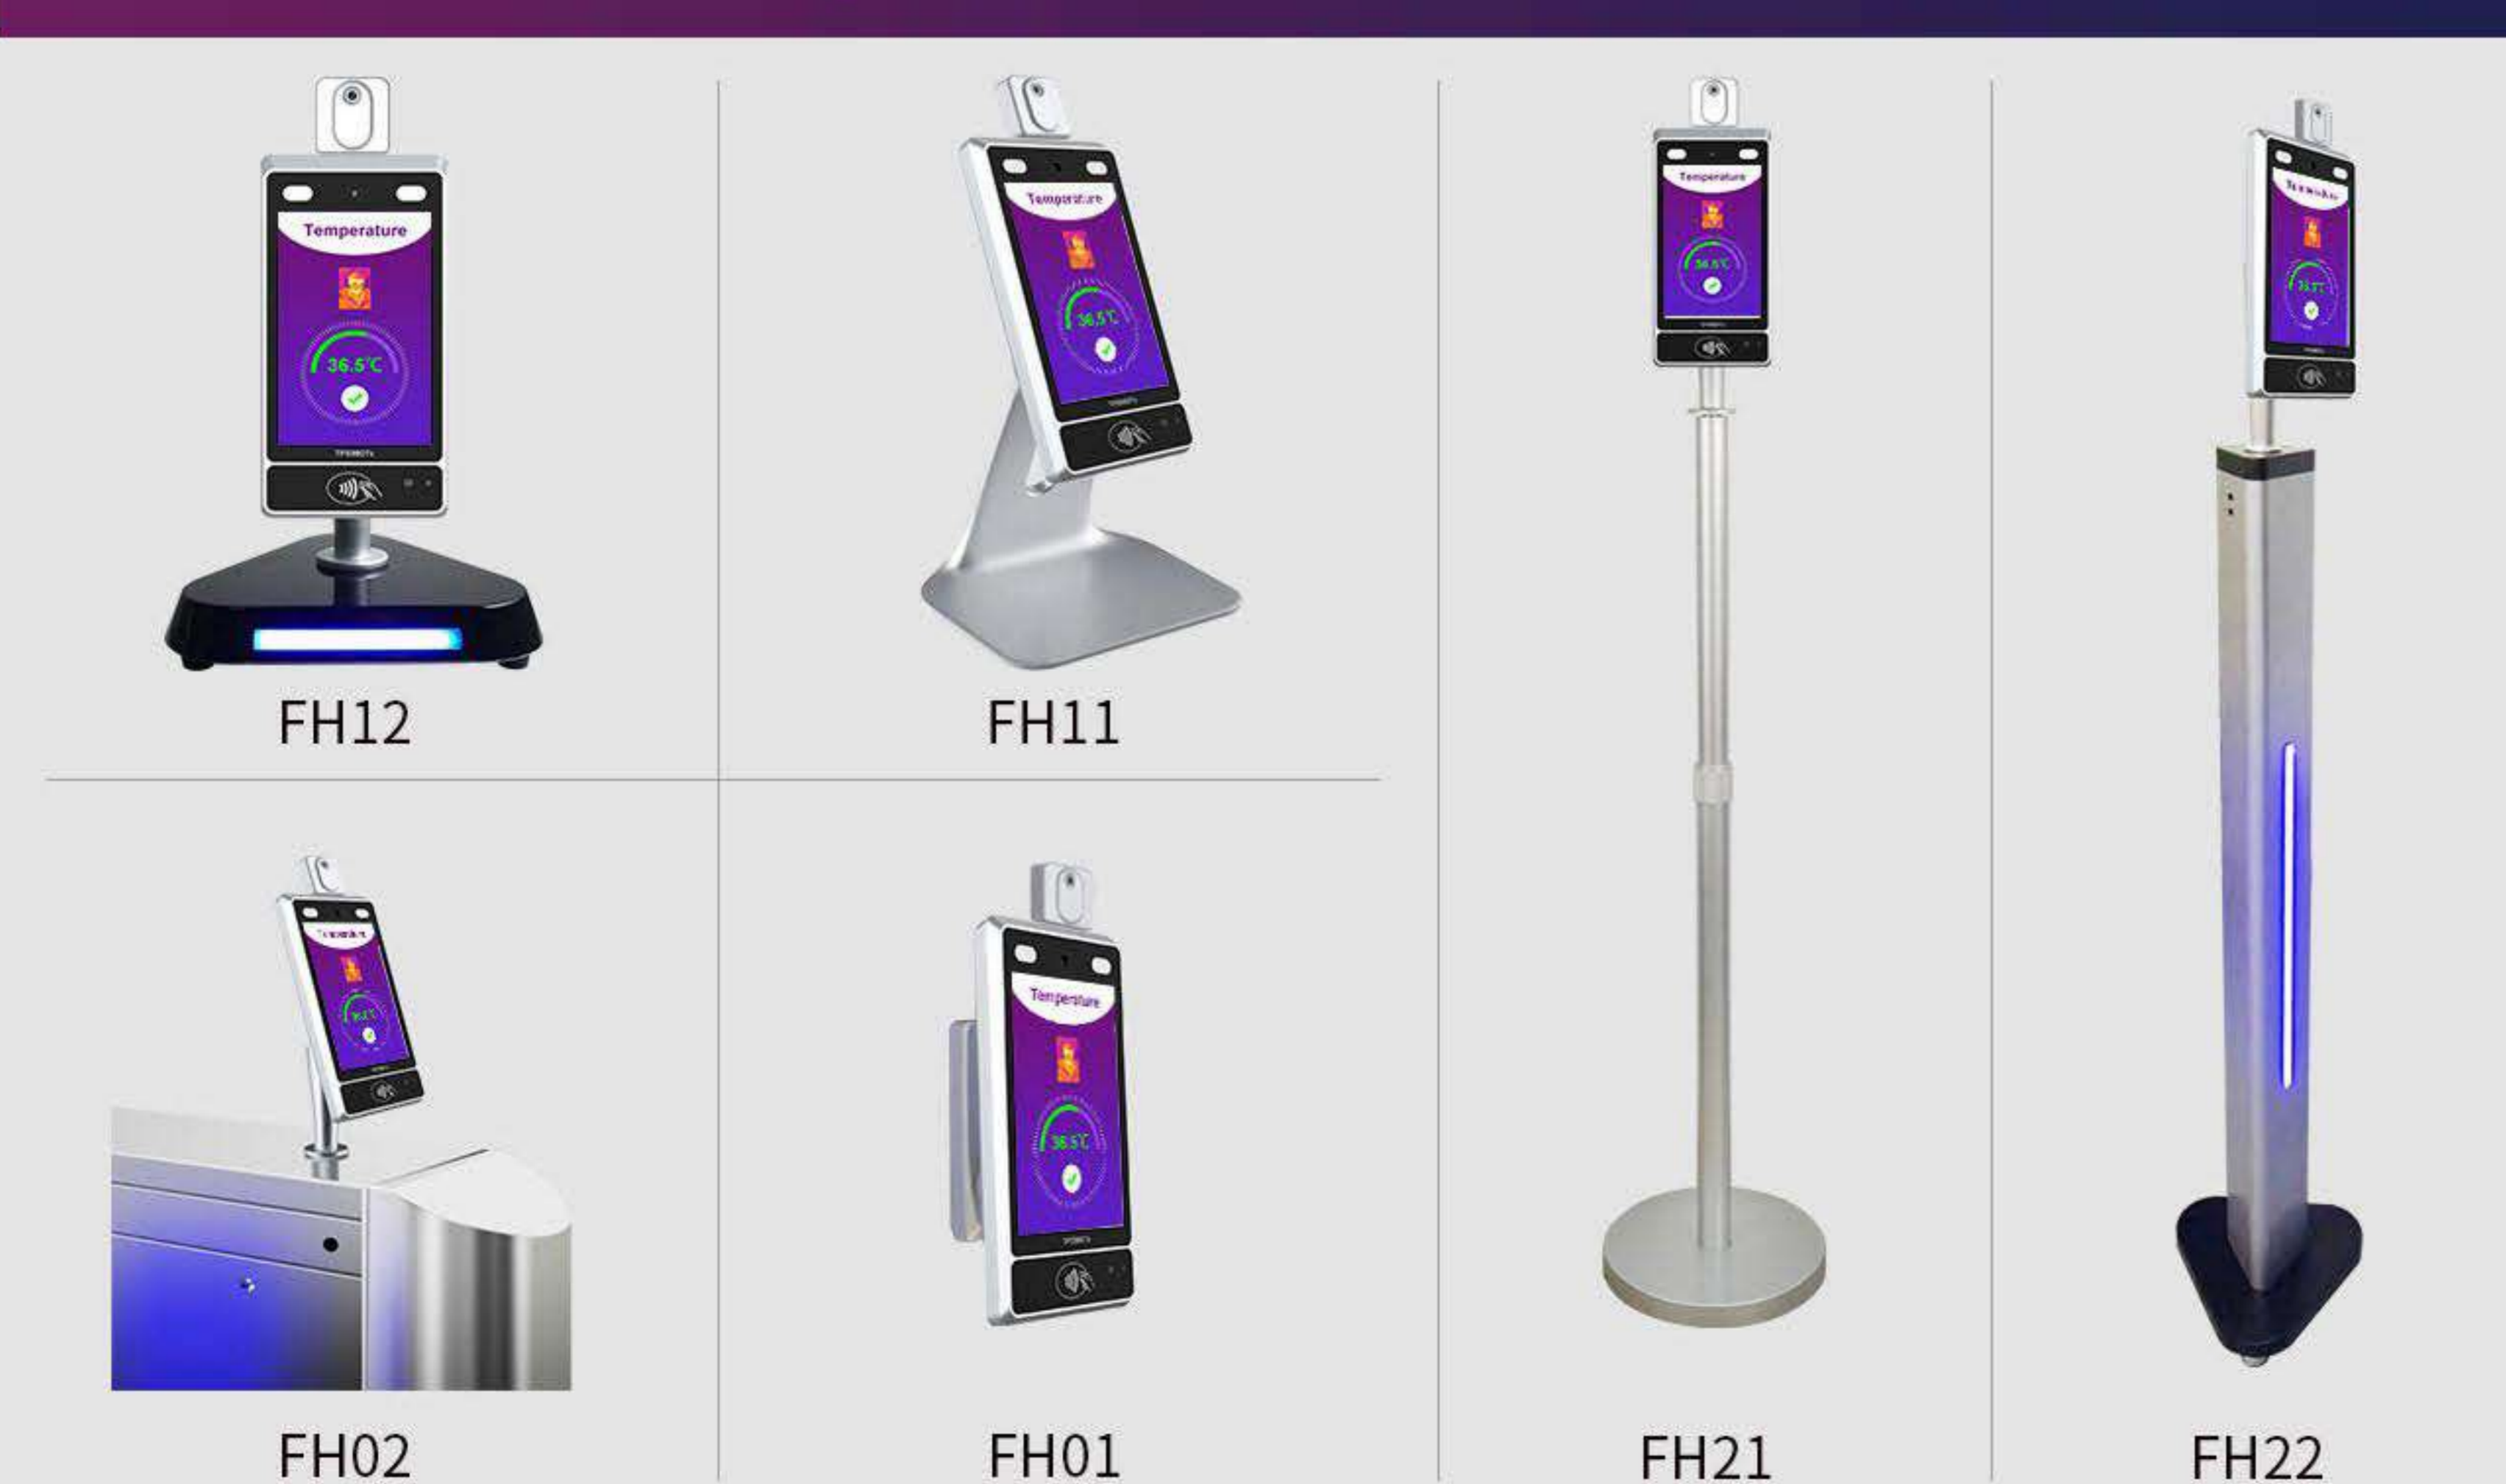

Accessories (Optional)